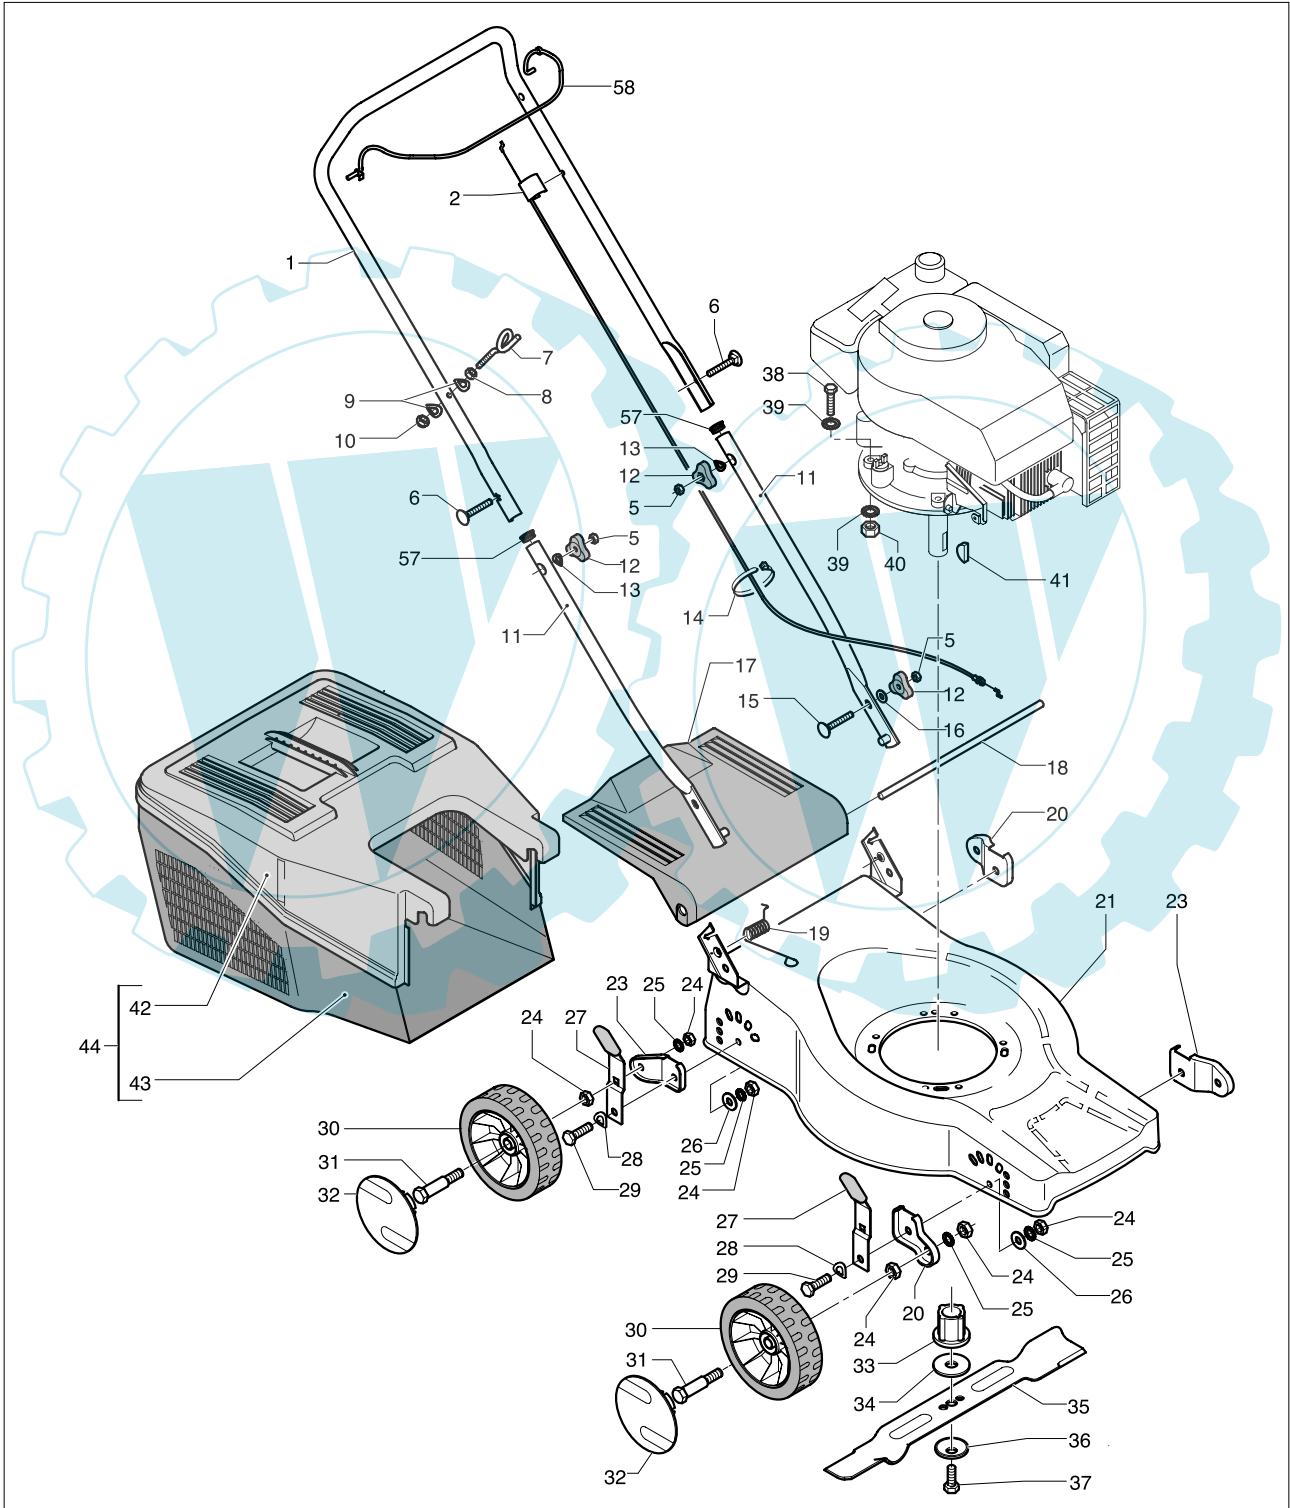

brand	PARTNER

date	2002-01	SHEET 1/2

Model
3540S

Product number
9538781-03 Partner